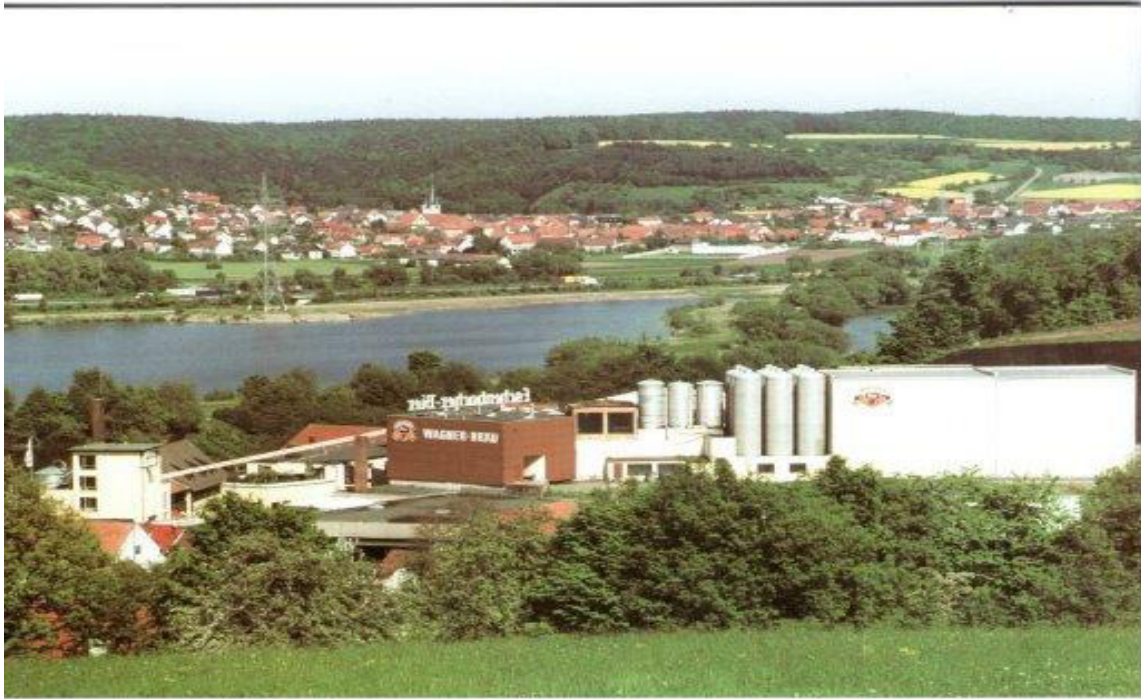

Brewery in northern Bavaria

Eschenbacher Privatbrauerei
Eltmanner Straße 12
97483 Eltmann
Telefon 09522 - 288
Telefax 09522 - 287

Location

At the small town "Eltmann" at the Main River. About 3 km to the motorway A70.
Distance to:
Bamberg 23 km, Würzburg 75 km, Nürnberg 93 km, Frankfurt Airport 200 km.